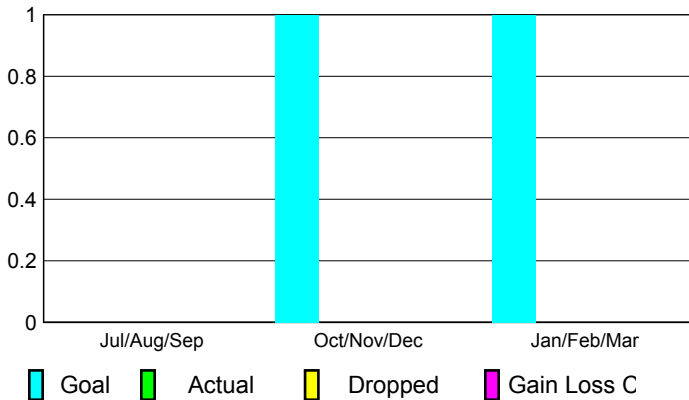

2009-2010 GMT Quarterly Report for District (or Undistricted) **District 331 C**

GMT: **Shinobu Goto**

Location: **JAPAN**

GMT CA: **5**

CLUBS

Club Results
2009-2010

Clubs
2008-2009

Month	New Club	Actual New	Actual Dropped	Gain/Loss of	Gain/Loss of
	Goal	Clubs	Clubs	Clubs	Clubs
Jul/Aug/Sep	0	0	0	0	0
Oct/Nov/Dec	1	0	0	0	-1
Jan/Feb/Mar	1	0	0	0	-1
Totals	2	0	0	0	-2

Club Results 2009-2010

Goal, New, Dropped, Gain/Loss

Comparison of Club Gain/Loss

Current Year Compared to the Previous Year

YTD Status Quo Clubs 2009-2010

Status Quo Clubs Compared to Status Quo Members

MEMBERSHIP