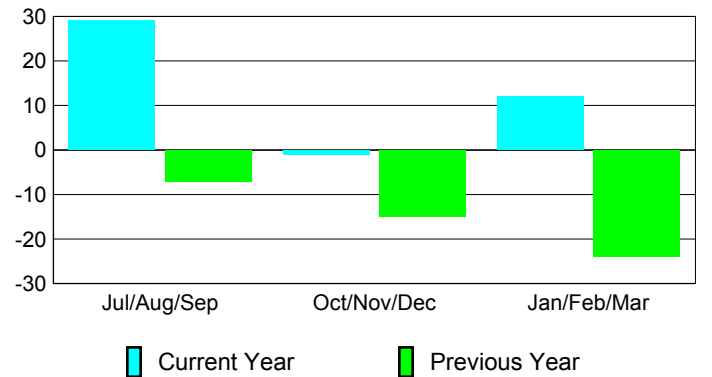

Comparison of Membership Gain/Loss

Current Year Compared to the Previous Year